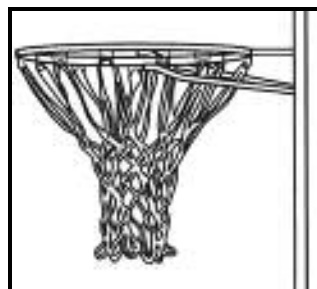

Advance your game with the <Fast Track> height adjustment mechanism. <Fast Track> offers easy one-hand height adjustment from 2.25 m to 3 m in 150 mm increments. No tools required. To adjust, simply squeeze the handle and counter-balanced springs help to lift or lower the backboard to the desired height. Players of any age or skill can enjoy the game at their level.

The 87.5 mm pole features a painted friction-weld joint that safeguards against unwanted movement. It is protected with a weather-resistant coating.

The Street Court portable base features a 127 L capacity (116 kg of water or 180 kg of sand), providing a stable foundation. The Street Court rolls easily on its own wheels to the desired location. The base is constructed of high-density polyethylene to withstand the elements.

Play today: no cement required!

BB1223 PRO COURT

The 110 cm <Impact> fan shaped backboard is virtually indestructible! It's rectangular shape provides 25% more playing surface. Moulded from high-density polyethylene, this backboard withstands the elements. The graphics are screen printed with UV-protected inks, offering fade-resistant colour.

Height adjustment is through a 75 mm telescoping pole which allows heights from . Adjustment can be made from 2.5 m to 3 m in 150 mm increments without the use of tools.

The Pro Court@ base has a capacity of 118 L (106 kg of water or 165 kg of sand). Made of solid steel, the Classic 16 mm ring is supported by 12.5 mm braces. Welded steel net hooks do not require replacement. The Classic ring provides excellent durability and an all-weather nylon net.