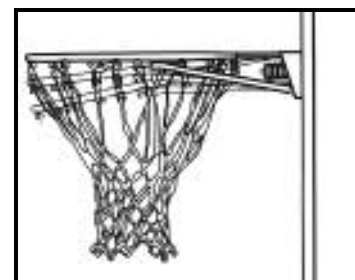

BB71936 WORLD CLASS (TINTED)

The 120 cm tinted acrylic backboard features a pro-glass look and provides superior performance. The steel frame gives added rigidity for improved rebound. The graphics are screen-printed with UV-protected inks offering fade-resistant colour.

The <Slam-it> ring features dual-compression springs providing spring-back action. Made from solid steel, this 16 mm ring is supported by 12.5 mm braces. Welded steel net hooks do not require replacement. The <Slam-it> ring is built for aggressive play!

Experience Power Lift, the ultimate in height adjustment technology! The Power Lift offers instant and effortless height adjustment from 2.5 m to 3 m with infinite increments. To adjust, simply squeeze the handle, and the pneumatic mechanism helps to lift or lower the backboard to the desired height.

The Quick Court portable base features a 180 L capacity (136 kg of water or 204 kg of sand). The slide collar enables the pole to recline for safe and easy transport. A bubble level ensures accurate step-up on uneven playing surfaces. This base is constructed of high-density polyethylene to withstand the elements.

The 75 mm pole features a patented friction-weld joint that safeguards against unwanted movement. It is protected with a weather-resistant coating.